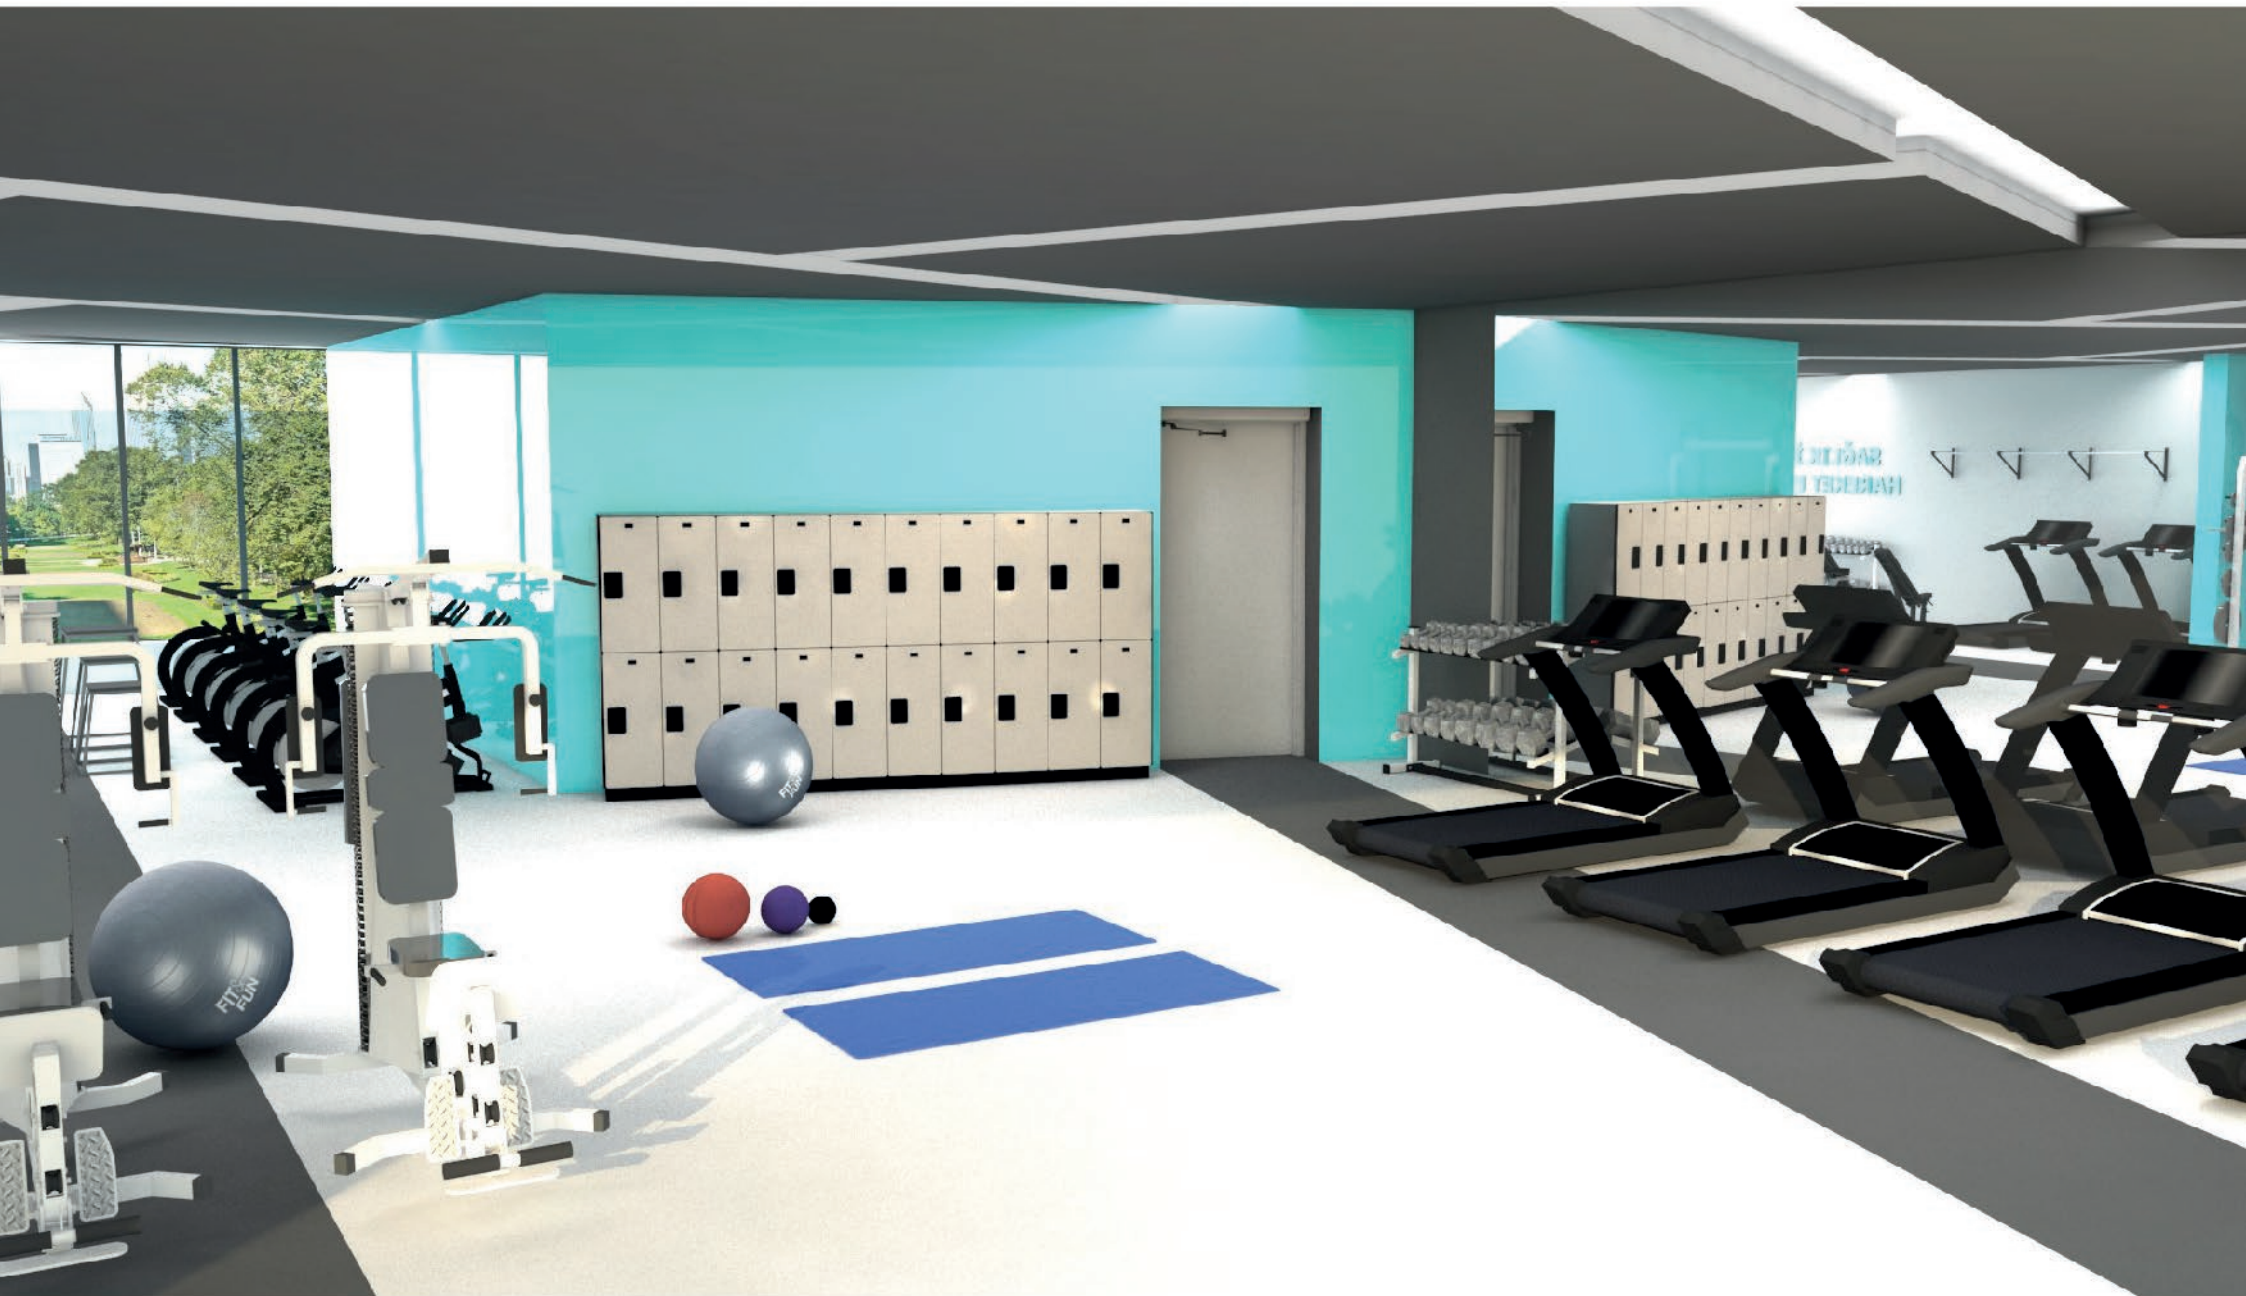

SAÇLIKLI HAYAT  
MERKEZİ

DANIŞMA

SAĞLIKLI HAYAT MERKEZİ

257

DANIŞMA

**SAĞLIKLI HAYAT MERKEZİ**

SAĞLIKLI HAYAT  
MERKEZİ

SAĞLIK İÇİN  
HAREKET İZİN

FIT & FUN

The background is a detailed architectural drawing in blue ink on a light blue background. It features various geometric shapes, lines, and dimensions, including a large curved wall on the left and a complex floor plan or section on the right. The drawing is overlaid with a dark grey horizontal band containing the title text.