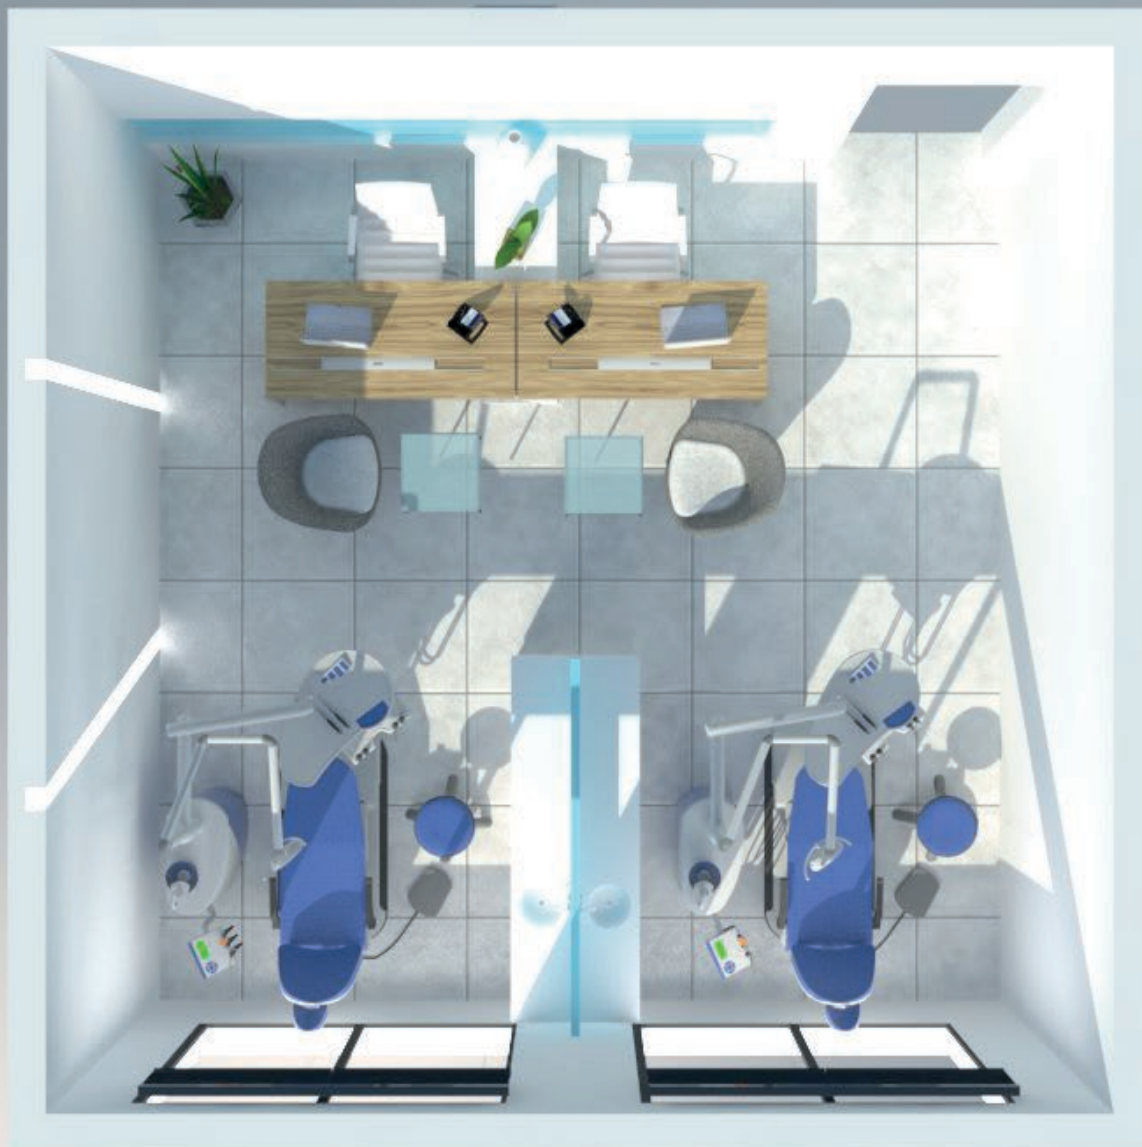

SAÇLIKLI HAYAT  
MERKEZİ

DANIŞMA

SAĞLIKLI HAYAT MERKEZİ

257

DANIŞMA

**SAĞLIKLI HAYAT MERKEZİ**

SAĞLIKLI HAYAT  
MERKEZİ

SAĞLIK İÇİN  
HAREKET İZİN

FIT & FUN

The background is a detailed architectural drawing in blue ink on a light blue background. It features various geometric shapes, lines, and dimensions, including a large curved wall on the left and a complex floor plan or section on the right. The drawing is overlaid with a dark grey horizontal band containing the title text.