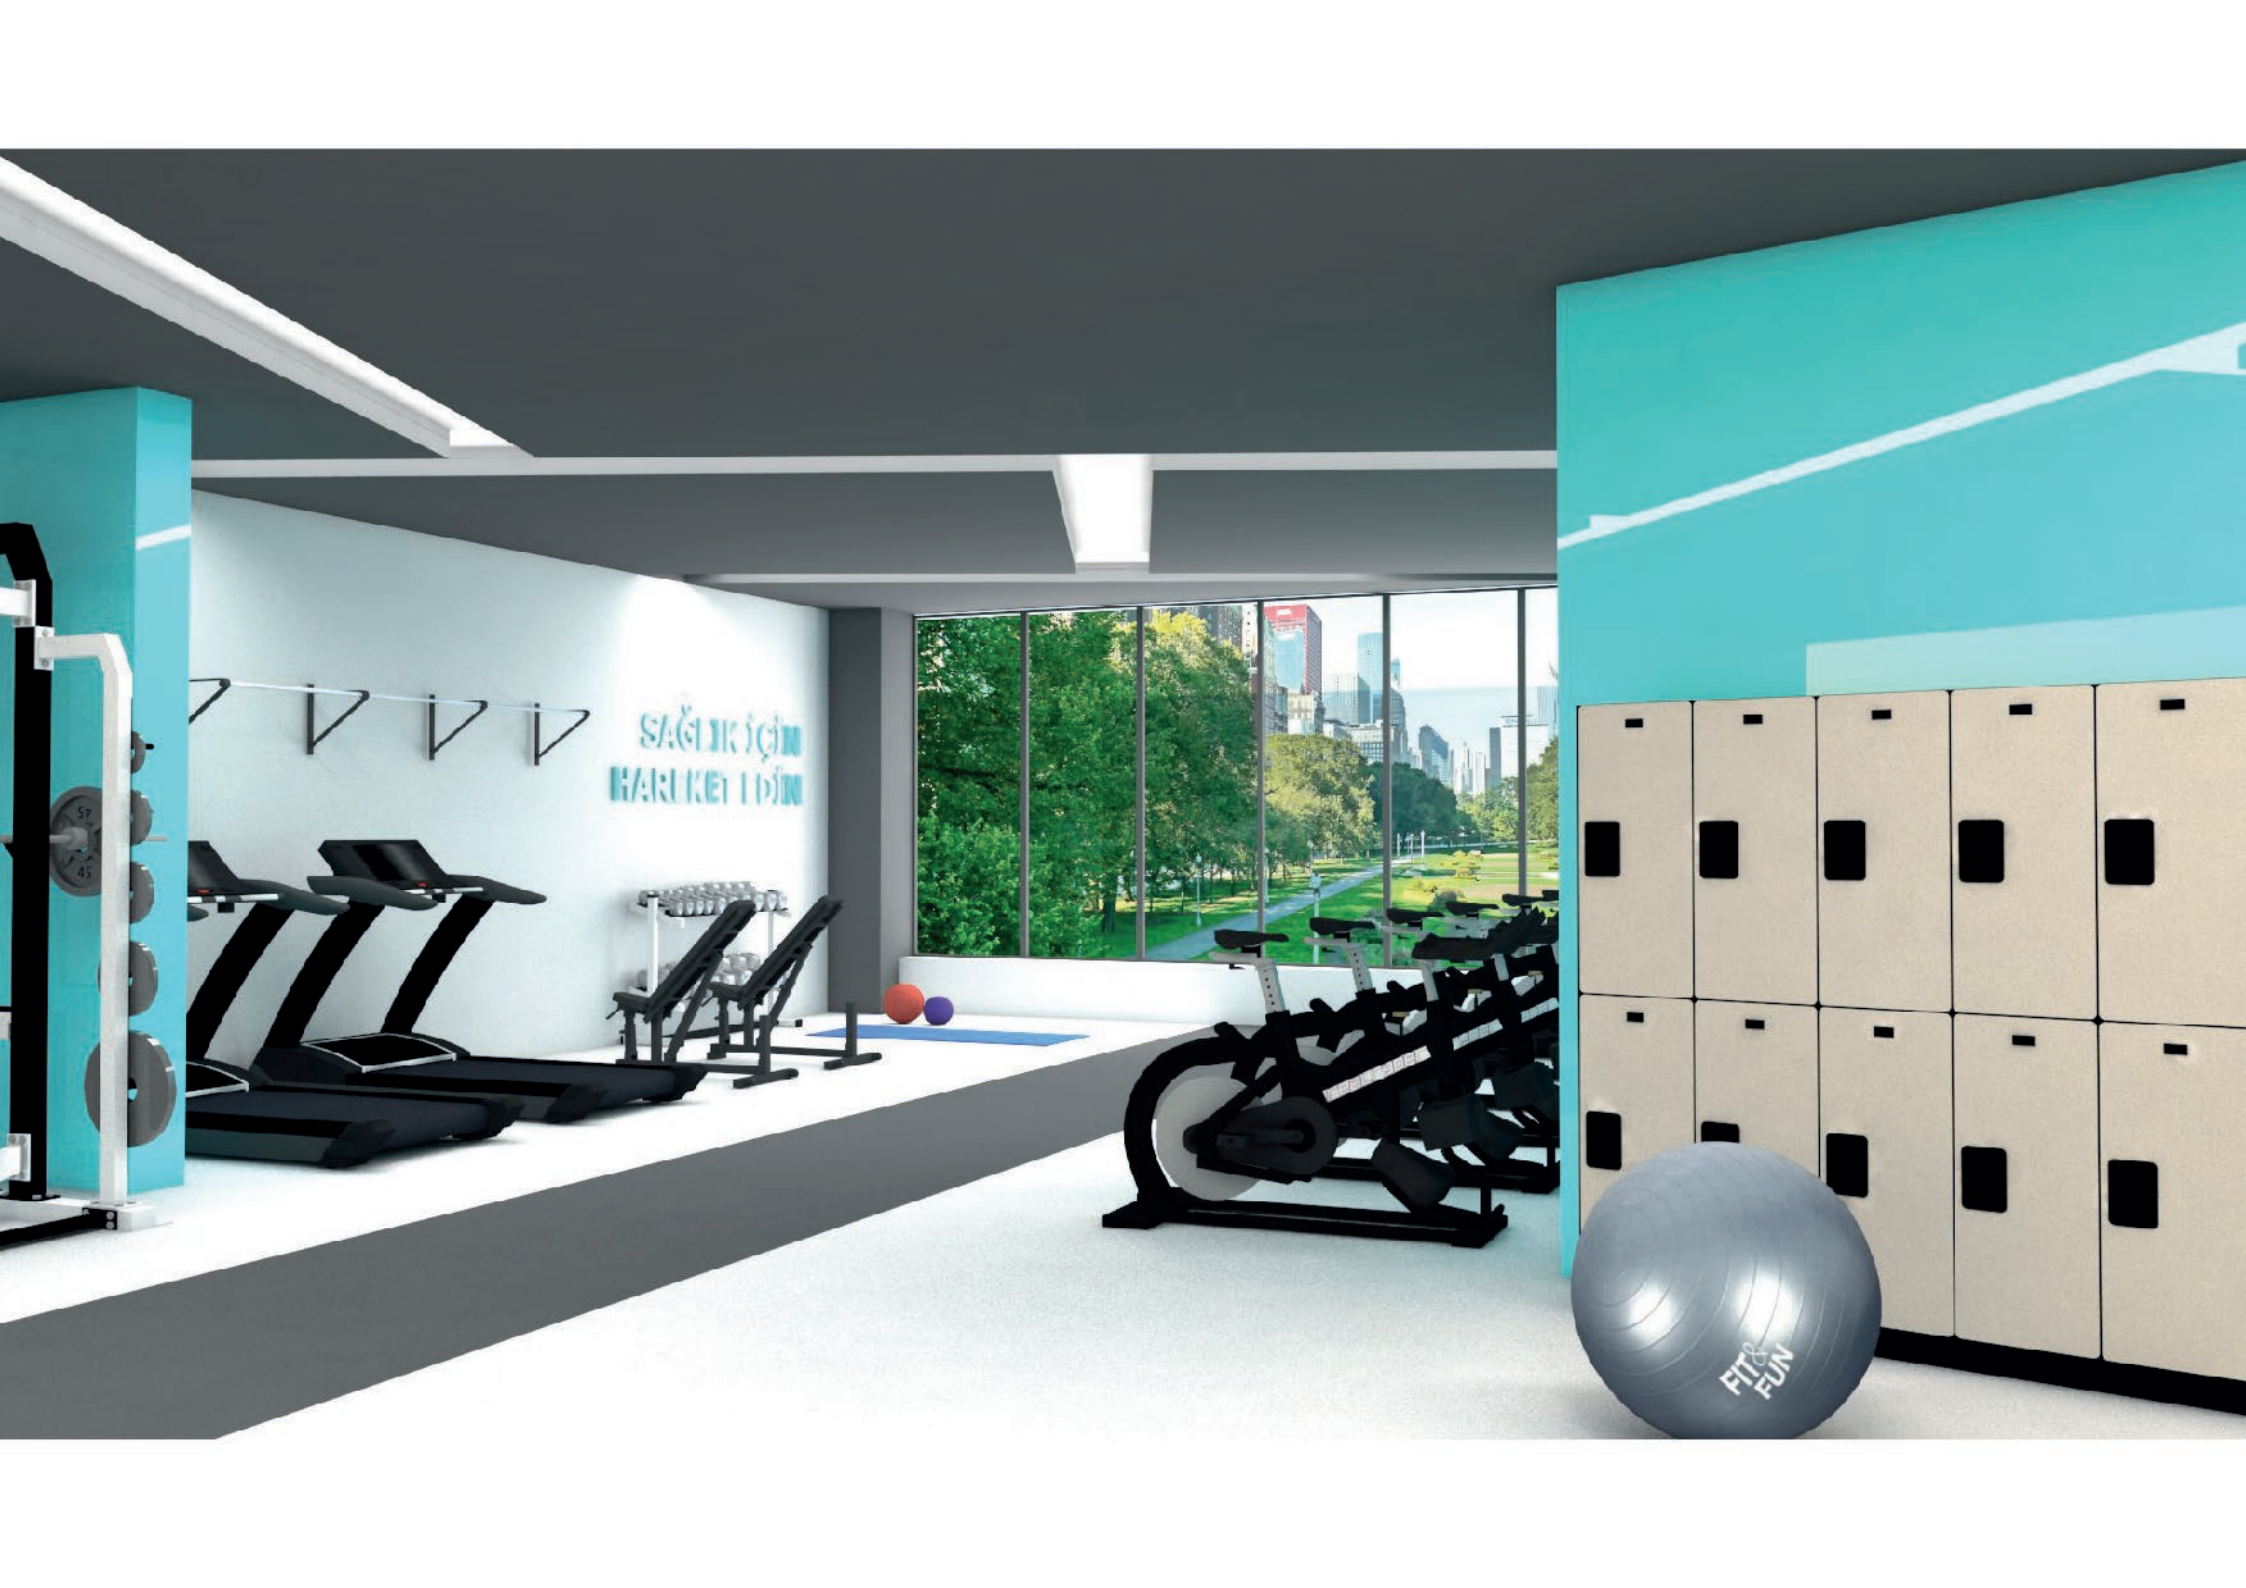

SAĞLIK İÇİN
HAREKET İZİN

FIT & FUN